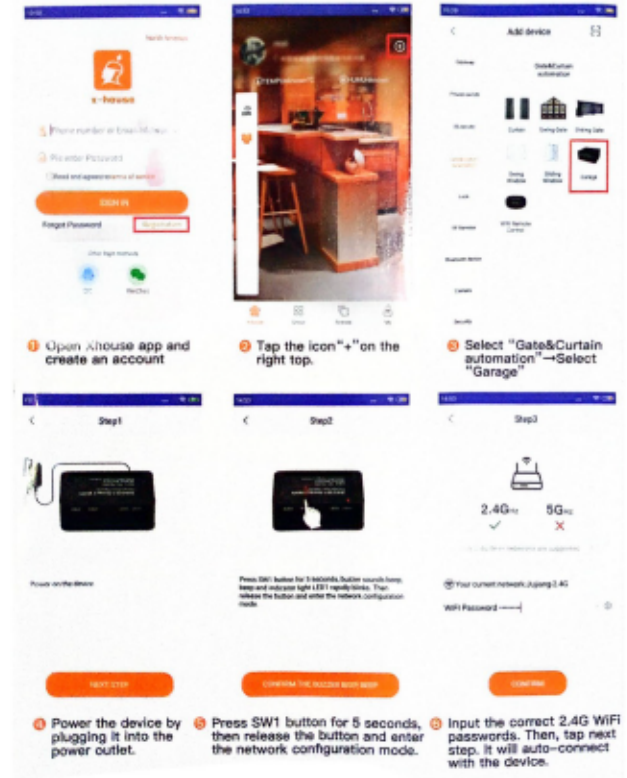

2. Scan the QR code to install the Xhouse app.

For Android / iOS

6. Deploy the device. We recommend to deploy it on the top of your existing garage door opener. Use the provided double-sided adhesive tapes for the fixation if necessary.

7. Power on both existing garage door opener and smart garage door opener. The smart garage door opener will reconnect to network automatically.

Congratulations! You have completed all installation steps. If you have any issues or questions, please email us at Xhouse@x-house.net

Warranty

The warranty is 12 months from the product purchase date. If any problems for the products, please contact Xhouse@x-house.net for help. Thanks.

1 Connecting to device
2 The device is added now. Then tap "Garage".

3. Connect the device to your home Wi-Fi with Xhouse app. * The garage door will be activated when added successfully, so keep your door closed first.

ALTECH AUTOGATE INT. PHILIPPINES INC.
B6 L28 Aphrodite St., Villa Olympia 6
San Pedro, Laguna 4023