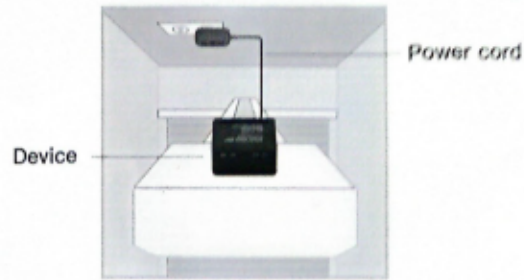

6. Deploy the device. We recommend to deploy it on the top of your existing garage door opener. Use the provided double-sided adhesive tapes for the fixation if necessary.

7. Power on both existing garage door opener and smart garage door opener. The smart garage door opener will reconnect to network automatically.

Congratulations! You have completed all installation steps. If you have any issues or questions, please email us at Xhouse@x-house.net

Warranty

The warranty is 12 months from the product purchase date. If any problems for the products, please contact Xhouse@x-house.net for help. Thanks.