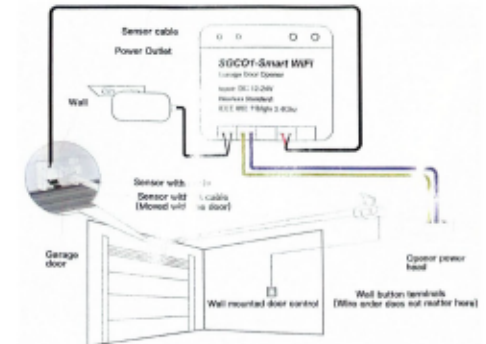

SGC-01 WI-FI SMART GARAGE DOOR OPENER

USER MANUAL

PACKAGE CONTENTS

Smart Garage Controller (SGC-01)

Double sided adhesive tapes

Brackets

zip ties/Wire clips

Test wire

Bolts/Screws

LED AND BUTTON RULES

- ① Power adapter
- ② Door sensors
- ③ Signal control cable
- ④ LED 1
- ⑤ LED 2
- ⑥ Button SW-1
- ⑦ Button SW-2 (For testing)

INSTALLATION GUIDE

1. SGC-01 smart garage door opener is the companion device of your existing garage door opener. Its main working principle is as follows.

2. Scan the QR code to install the Xhouse app.

For Android / iOS

6. Deploy the device. We recommend to deploy it on the top of your existing garage door opener. Use the provided double-sided adhesive tapes for the fixation if necessary.