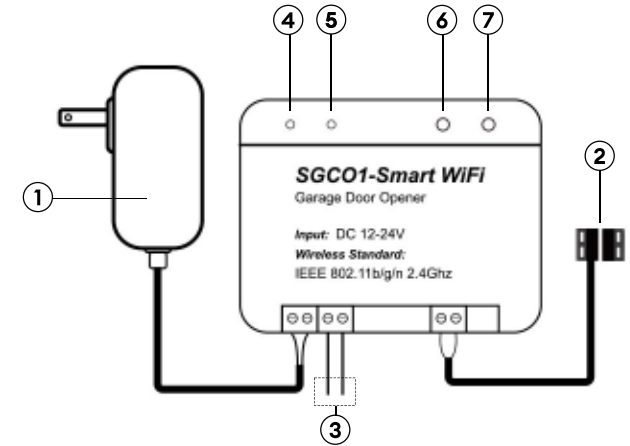

SGC-01 WI-FI SMART GARAGE DOOR OPENER

USER MANUAL

PACKAGE CONTENTS

Smart Garage Controller (SGC-01)

Double sided adhesive tapes

Brackets

zip ties/Wire clips

Test wire

Bolts/Screws

LED AND BUTTON RULES

- ① Power adapter
- ② Door sensors
- ③ Signal control cable
- ④ LED 1
- ⑤ LED 2
- ⑥ Button SW-1
- ⑦ Button SW-2 (For testing)

INSTALLATION GUIDE

1. SGC-01 smart garage door opener is the companion device of your existing garage door opener. Its main working principle is as follows.