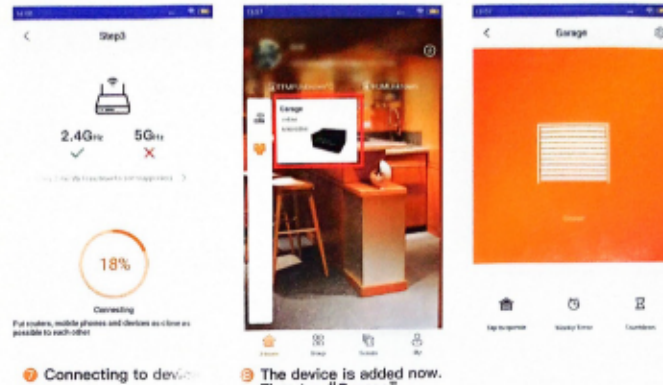

1 Connecting to device
2 The device is added now. Then tap "Garage".

4. Move the sensor to check if it is workable.