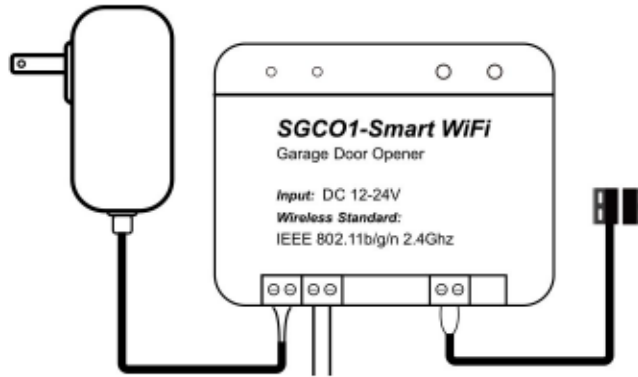

SGC-01 WI-FI SMART GARAGE DOOR OPENER

USER MANUAL

PACKAGE CONTENTS

Smart Garage Controller (SGC-01)

Double sided adhesive tapes

Brackets

zip ties/Wire clips

Test wire

Bolts/Screws

LED AND BUTTON RULES

- ① Power adapter
- ② Door sensors
- ③ Signal control cable
- ④ LED 1
- ⑤ LED 2
- ⑥ Button SW-1
- ⑦ Button SW-2 (For testing)

INSTALLATION GUIDE

1. SGC-01 smart garage door opener is the companion device of your existing garage door opener. Its main working principle is as follows.